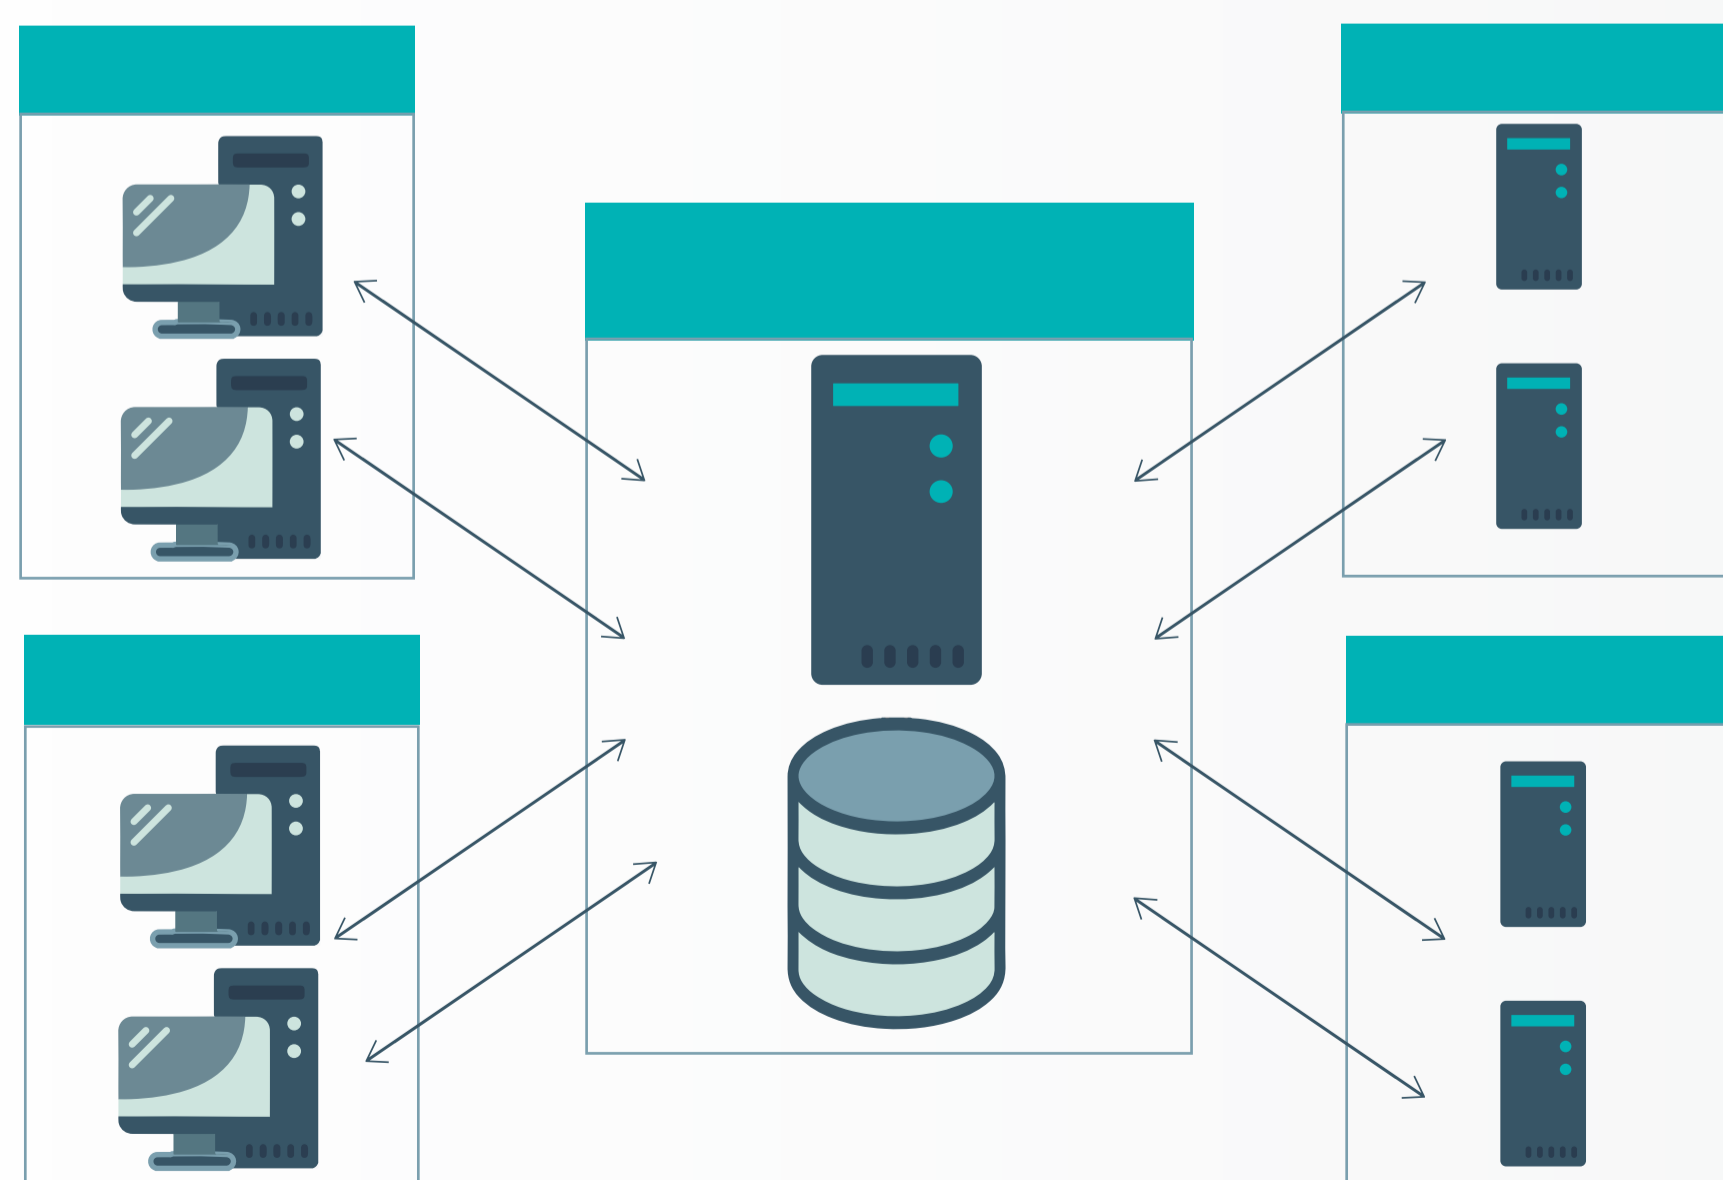

SV Analytica Deployment

SV Analytica Deployment

What it can do for your business

SV Analytica Deployment enables the deployment and sharing of predictive analytics across the enterprise. The solution provides centralized, secure storage of analytical assets, and advanced capabilities for management and control of predictive analytic processes. It also offers advanced mechanisms for delivering analytics results to users.

SV Analytica Deployment provides the enterprise platform for integrating SV Analytica products into complete business solutions and enable widespread deployment and use of predictive analytics.

The features of SV Analytica Deployment include centralized, secure and auditable storage of analytical assets and advanced capabilities for management and control of predictive analytic processes, as well as sophisticated mechanisms for delivering the results of analytical processing to the end users.

Deployment Features

Collaboration Support

Share analytical assets from a central repository, and allow users to control how they see and use analytics. Collect information on decision outcomes to refine predictive models

Faster Deployment

Deploy streams created in SV Analytica Modeler, and take advantage of application server clustering and virtualization.

Access & Version Control

Control access to analytical assets and use version control to ensure that the right copies are being used in production processes.